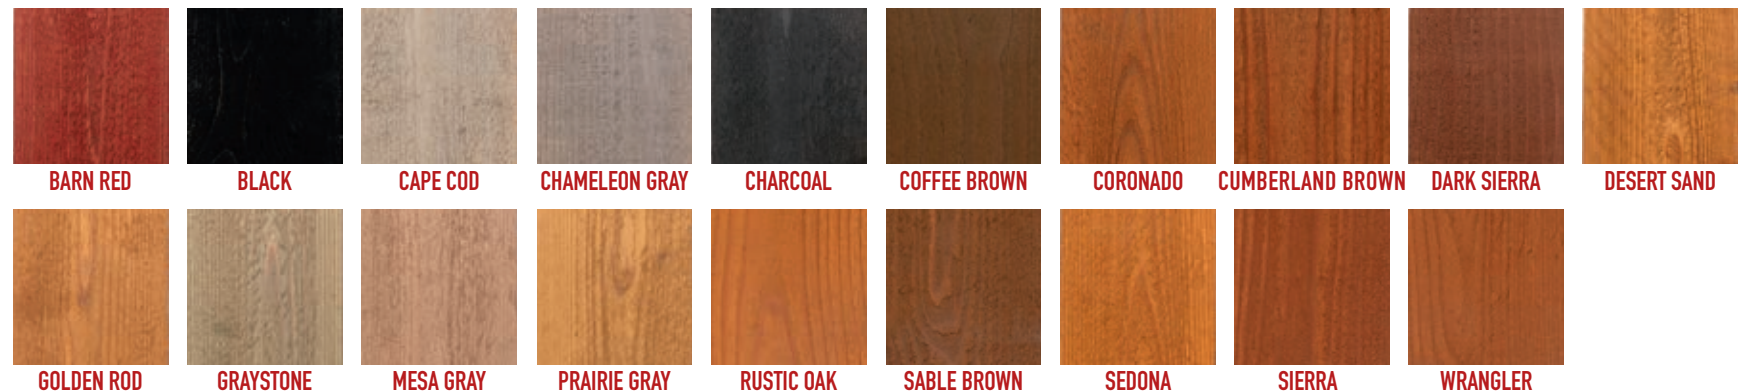

SEMI-TRANSPARENT • Three-year guarantee